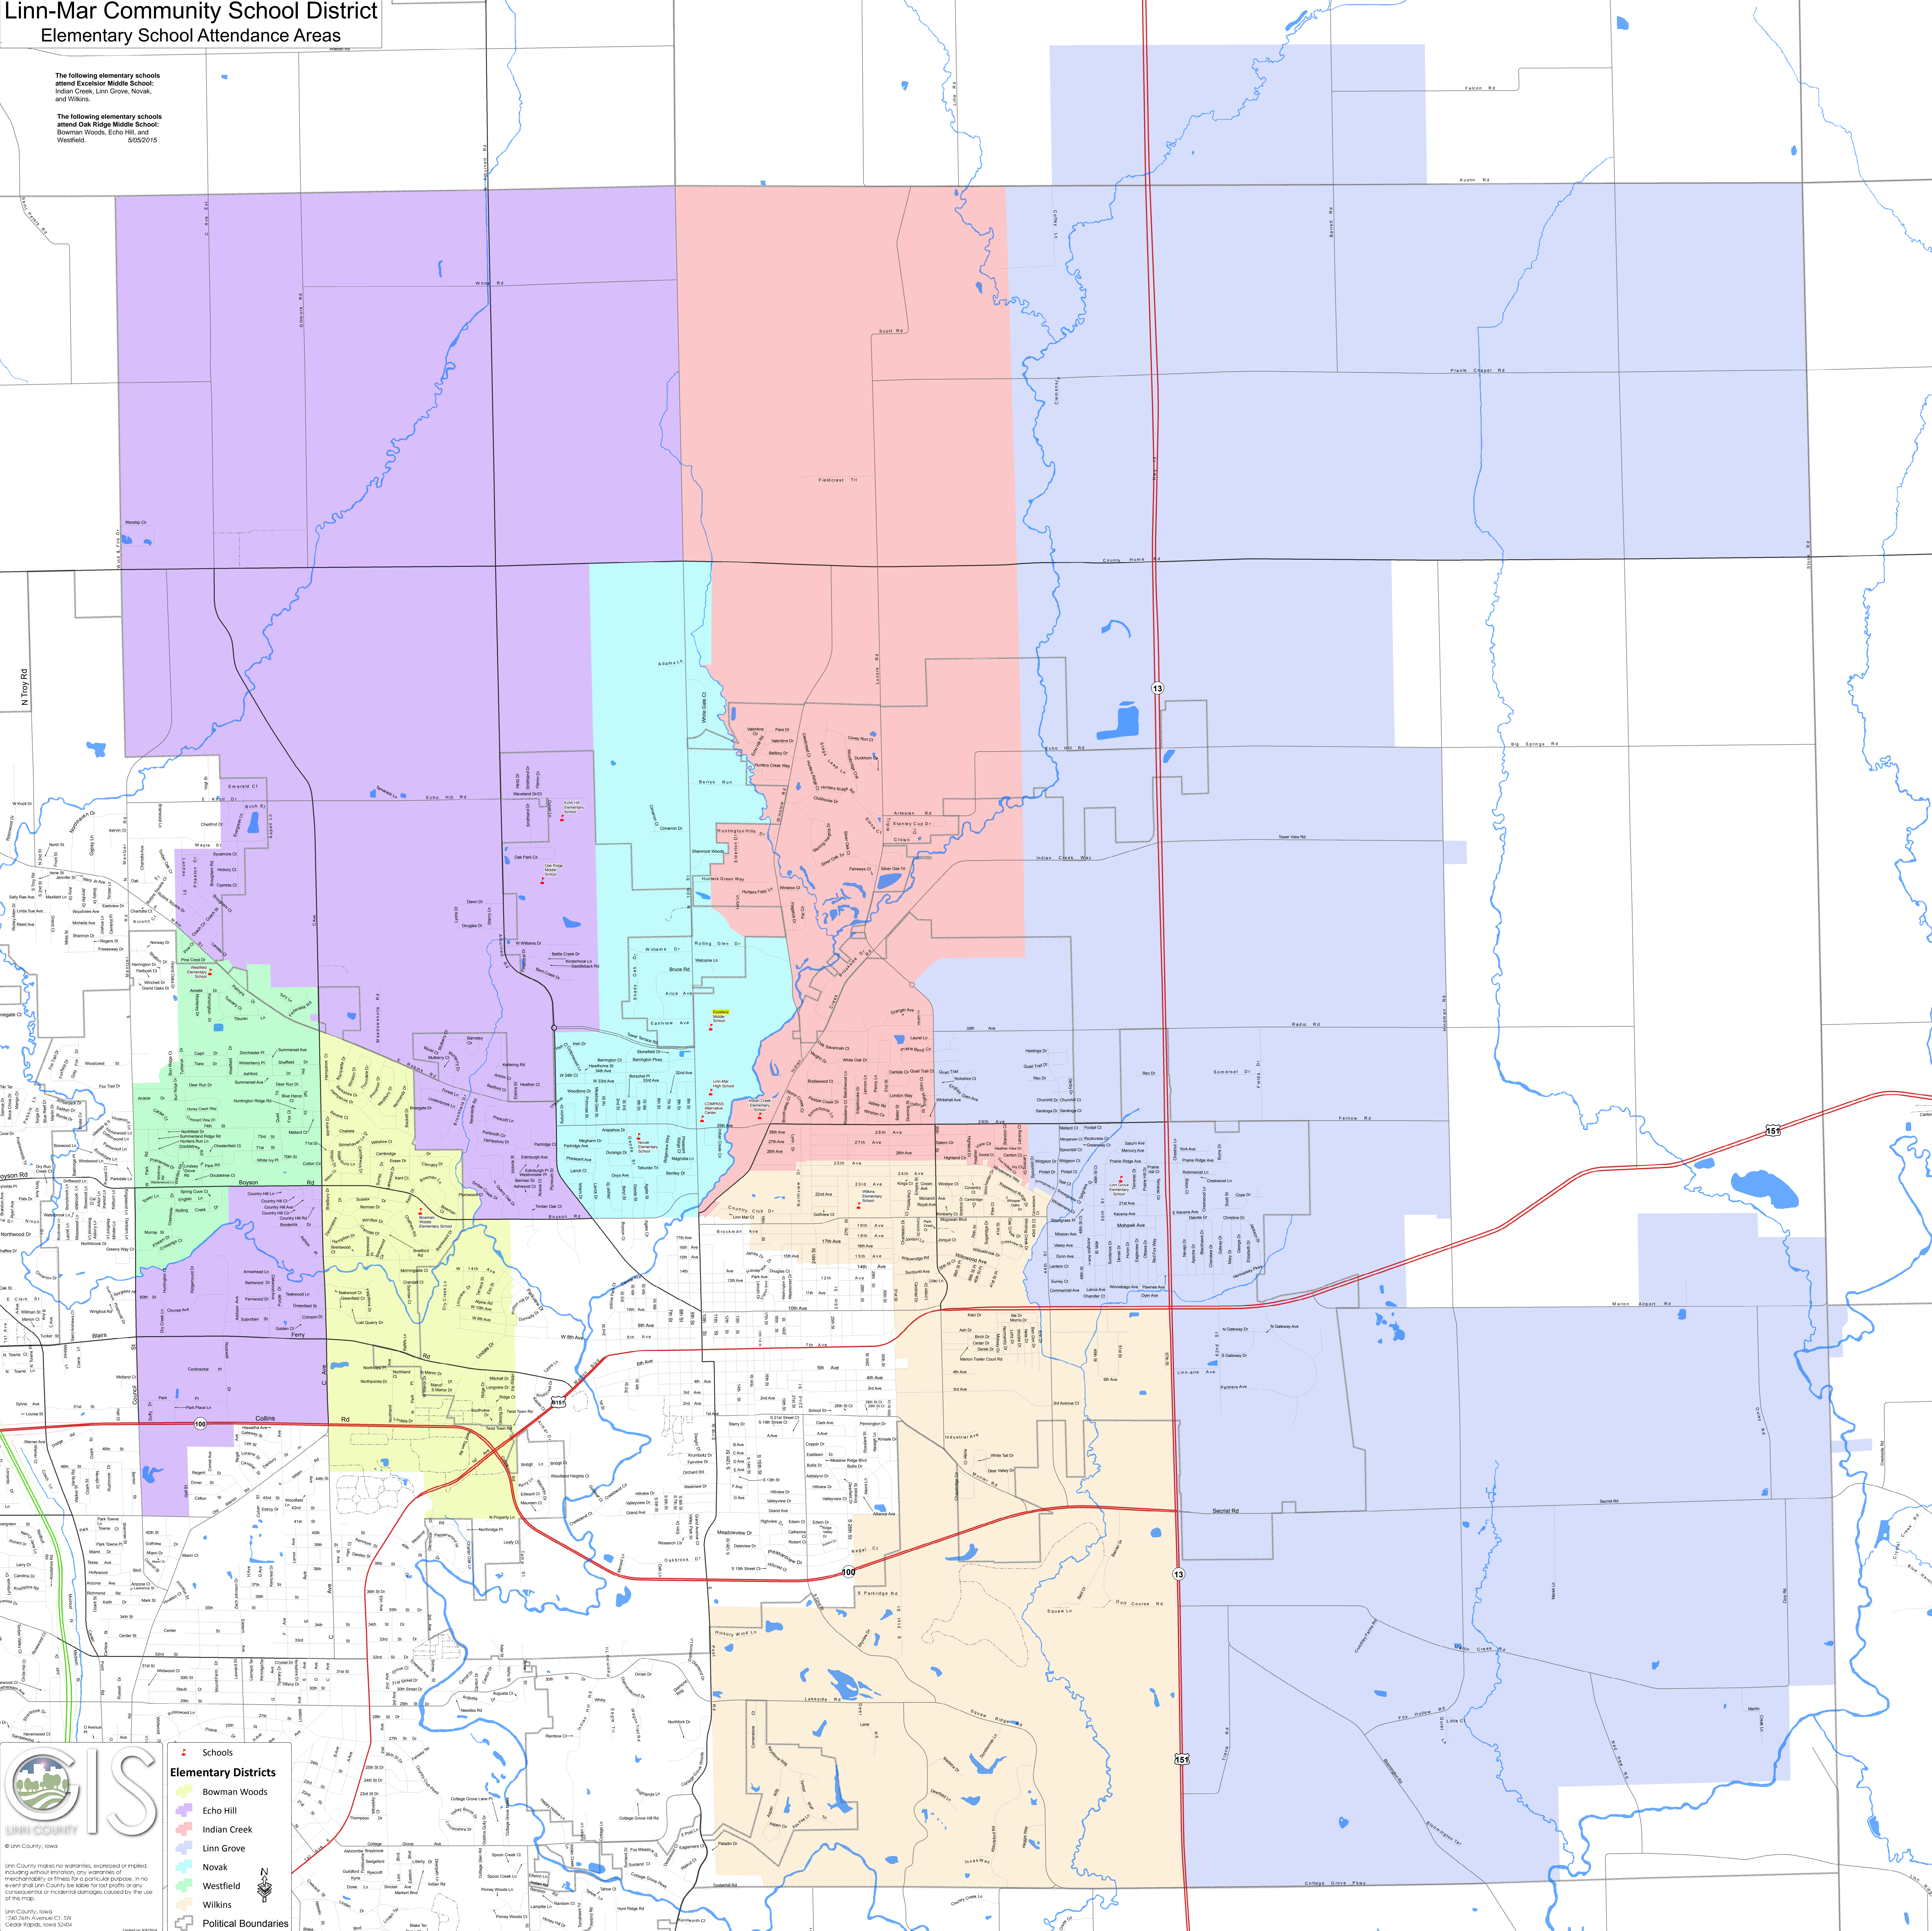

Linn-Mar Community School District Elementary School Attendance Areas

Schools

Elementary Districts

- Bowman Woods
- Echo Hill
- Indian Creek
- Linn Grove
- Novak
- Westfield
- Wilkins

Political Boundaries

Linn County, Iowa
1240 29th Avenue Ct. SW
Cedar Rapids, Iowa 52404

Linn County makes no warranties, expressed or implied, including without limitation, any endorsement of merchantability or fitness for a particular purpose. In no event shall Linn County be liable for lost profits or any consequential or incidental damages caused by the use of the map.