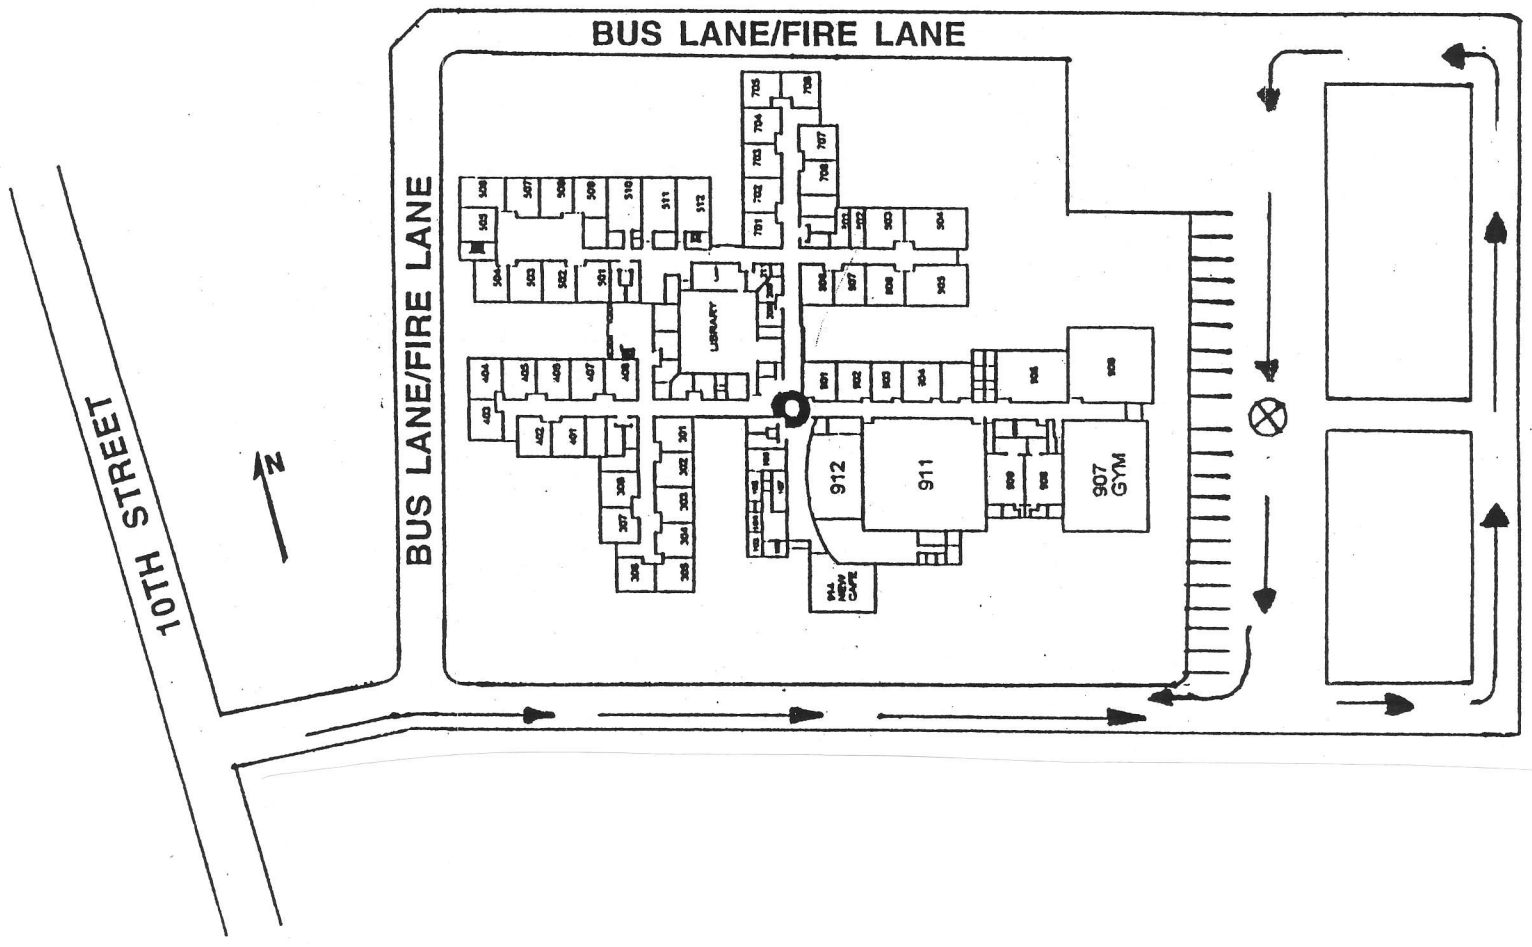

DROP OFF / PICK UP

MORNING STUDENT DROP OFF - EAST END OF EXCELSIOR MIDDLE SCHOOL AT THE BAND/PE DOOR

AFTER SCHOOL STUDENT PICK UP - EAST END OF EXCELSIOR AT THE BAND/PE DOOR

AFTER SCHOOL PRACTICE PICK UP - EAST END OF EXCELSIOR AT THE BAND/PE DOOR

FRONT PARKING IS FOR VISITORS & VOLUNTEERS AND PICK-UP DURING THE SCHOOL DAY ONLY

PLEASE, NO PICK/DROP OFF BEFORE OR AFTER SCHOOL AT THE FRONT DOORS

NO PARKING IN THE BUS LANE IN THE FRONT OF THE SCHOOL