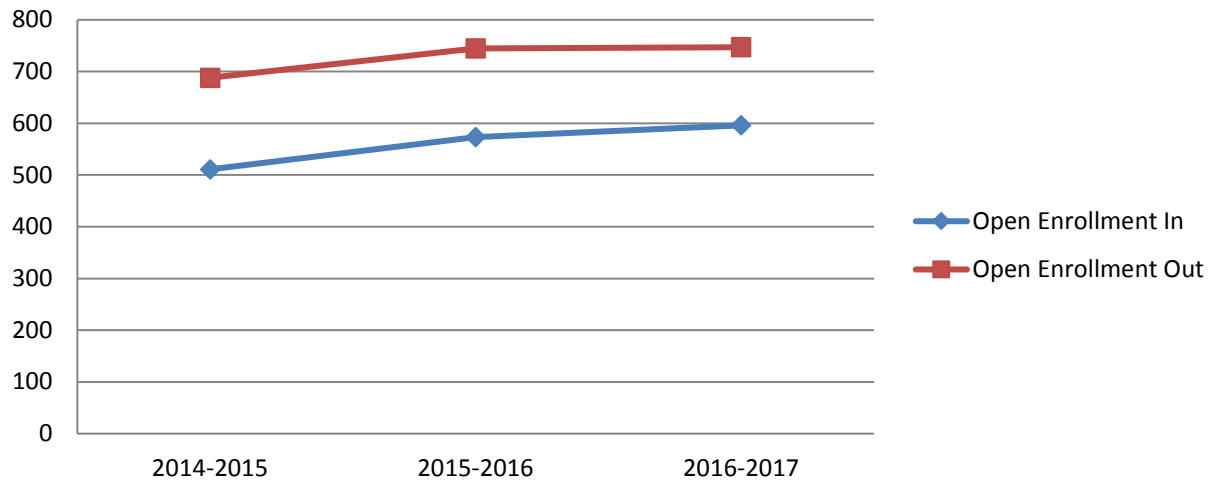

Number of Students

	Open Enrollment In	Open Enrollment Out
2014-2015	511	688
2015-2016	573	745
2016-2017	596	747